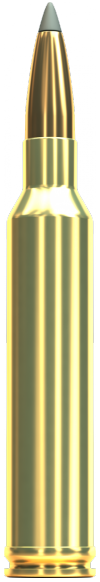

7 mm REM. MAG.

SBT ^{V332732} 175 GRS

SBT GameKing® - Spitzer Boat Tail bullets are designed for hunting at long range, where their extra margin of performance can make the critical difference. GameKing® bullets feature a boat tail design to bring hunters the ballistic advantage of match bullets. The streamlined tapered base of the boat tail bullet greatly reduces drag, which results in higher retained velocity, greater striking energy, a flatter trajectory and less wind drift than comparable flat base bullets.

PROPERTIES

BULLET	TYPE		SBT
	WEIGHT	grs	175
	DIAMETER	in	0.284
	SECTIONAL DENSITY	lb/in ²	0.310
	MATERIAL OF JACKET		N/A
BALLISTIC COEFFICIENT	G1		0.562
	G7		0.282
CARTRIDGE	LENGTH	in	3.287
POWER FACTOR ESTIMATED		kgr-fps	489.1
TEST BARREL LENGTH		in	24
SUGGESTED USE			N/A
FEATURES			N/A