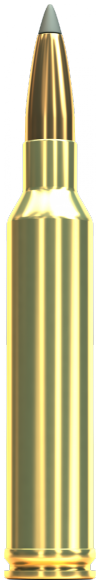

7 mm REM. MAG.

SBT ^{V332732} 175 GRS

SBT GameKing® - Spitzer Boat Tail bullets are designed for hunting at long range, where their extra margin of performance can make the critical difference. GameKing® bullets feature a boat tail design to bring hunters the ballistic advantage of match bullets. The streamlined tapered base of the boat tail bullet greatly reduces drag, which results in higher retained velocity, greater striking energy, a flatter trajectory and less wind drift than comparable flat base bullets.

PROPERTIES

BULLET	TYPE	SBT
	WEIGHT	grs 175
	DIAMETER	in 0.284
	SECTIONAL DENSITY	lb/in ² 0.310
	MATERIAL OF JACKET	N/A
BALLISTIC COEFFICIENT	G1	0.562
	G7	0.282
CARTRIDGE	LENGTH	in 3.287
POWER FACTOR ESTIMATED	kgr-fps	489.1
TEST BARREL LENGTH	in	24
SUGGESTED USE		N/A
FEATURES		N/A