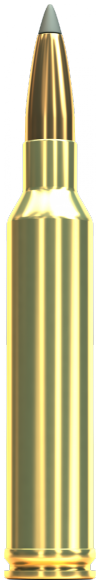

# 7 mm REM. MAG.

## SBT <sup>V332732</sup> 175 GRS

SBT GameKing® - Spitzer Boat Tail bullets are designed for hunting at long range, where their extra margin of performance can make the critical difference. GameKing® bullets feature a boat tail design to bring hunters the ballistic advantage of match bullets. The streamlined tapered base of the boat tail bullet greatly reduces drag, which results in higher retained velocity, greater striking energy, a flatter trajectory and less wind drift than comparable flat base bullets.

### PROPERTIES

BULLET	TYPE	SBT
	WEIGHT	grs 175
	DIAMETER	in 0.284
	SECTIONAL DENSITY	lb/in <sup>2</sup> 0.310
	MATERIAL OF JACKET	N/A
BALLISTIC COEFFICIENT	G1	0.562
	G7	0.282
CARTRIDGE	LENGTH	in 3.287
POWER FACTOR ESTIMATED	kgr-fps	489.1
TEST BARREL LENGTH	in	24
SUGGESTED USE		N/A
FEATURES		N/A