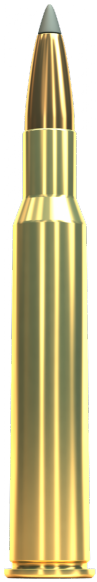

7 × 65 R

SBT ^{V331272} 175 GRS

SBT GameKing® - Spitzer Boat Tail bullets are designed for hunting at long range, where their extra margin of performance can make the critical difference. GameKing® bullets feature a boat tail design to bring hunters the ballistic advantage of match bullets. The streamlined tapered base of the boat tail bullet greatly reduces drag, which results in higher retained velocity, greater striking energy, a flatter trajectory and less wind drift than comparable flat base bullets.

PROPERTIES

BULLET	TYPE	SBT
	WEIGHT	grs 175
	DIAMETER	in 0.284
	SECTIONAL DENSITY	lb/in ² 0.310
	MATERIAL OF JACKET	N/A
BALLISTIC COEFFICIENT	G1	0.562
	G7	0.282
CARTRIDGE	LENGTH	in 3.291
POWER FACTOR ESTIMATED	kgr-fps	453.6
TEST BARREL LENGTH	in	26¾
SUGGESTED USE		N/A
FEATURES		N/A