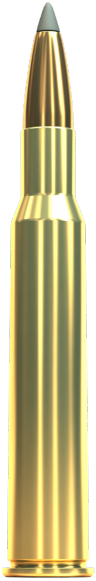

7 × 65 R

SBT V331272

175 GRS

SBT GameKing® – Spitzer Boat Tail bullets are designed for hunting at long range, where their extra margin of performance can make the critical difference. GameKing® bullets feature a boat tail design to bring hunters the ballistic advantage of match bullets. The streamlined tapered base of the boat tail bullet greatly reduces drag, which results in higher retained velocity, greater striking energy, a flatter trajectory and less wind drift than comparable flat base bullets.

PROPERTIES

BULLET	TYPE	SBT
WEIGHT	grs	175
	g	11.35
SECTIONAL DENSITY	lb/in ²	0.310
MATERIAL OF JACKET		N/A
NUMBER		1940
BALLISTIC COEFFICIENT	G1	0.562
	G7	0.282
MRD	m	165
CARTRIDGE	WEIGHT	g 25.6
	LENGTH	mm 83.60
CASINGS		N/A
POWER FACTOR ESTIMATED	kgr-fps	453.6
+P AMMUNITION		No
TEST BARREL LENGTH	mm	680
SUGGESTED USE		N/A
FEATURES		N/A
PACKAGING		
BOXES PER CASE		20
WEIGHT PER CASE	kg	12.1
	lb	26.5

BALLISTICS

DISTANCE	m	MUZZLE	100	200	300	400
VELOCITY	m/s	790	737	687	638	592
ENERGY	J	3,542	3,086	2,677	2,313	1,989
DISTANCE	m	50	100	200	300	400
POINTS OF IMPACT	cm	-0.4	0.0	-13.1	-47.0	-105.0
POINTS OF IMPACT MRD	cm	1.5	3.8	-5.5	-35.6	-89.8