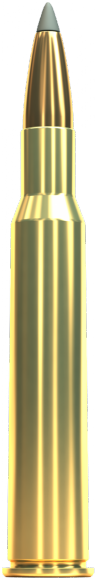

# 7 × 65 R

## SBT V331272

175 GRS

SBT GameKing® – Spitzer Boat Tail bullets are designed for hunting at long range, where their extra margin of performance can make the critical difference. GameKing® bullets feature a boat tail design to bring hunters the ballistic advantage of match bullets. The streamlined tapered base of the boat tail bullet greatly reduces drag, which results in higher retained velocity, greater striking energy, a flatter trajectory and less wind drift than comparable flat base bullets.

### PROPERTIES

<b>BULLET</b>	TYPE	SBT
WEIGHT	grs	175
	g	11.35
SECTIONAL DENSITY	lb/in <sup>2</sup>	0.310
MATERIAL OF JACKET		N/A
NUMBER		1940
<b>BALLISTIC COEFFICIENT</b>	G1	0.562
	G7	0.282
<b>MRD</b>	m	165
<b>CARTRIDGE</b>	WEIGHT	g 25.6
	LENGTH	mm 83.60
<b>CASINGS</b>		N/A
<b>POWER FACTOR ESTIMATED</b>	kgr-fps	453.6
<b>+P AMMUNITION</b>		No
<b>TEST BARREL LENGTH</b>	mm	680
<b>SUGGESTED USE</b>		N/A
<b>FEATURES</b>		N/A
<b>PACKAGING</b>		
<b>BOXES PER CASE</b>		20
<b>WEIGHT PER CASE</b>	kg	12.1
	lb	26.5